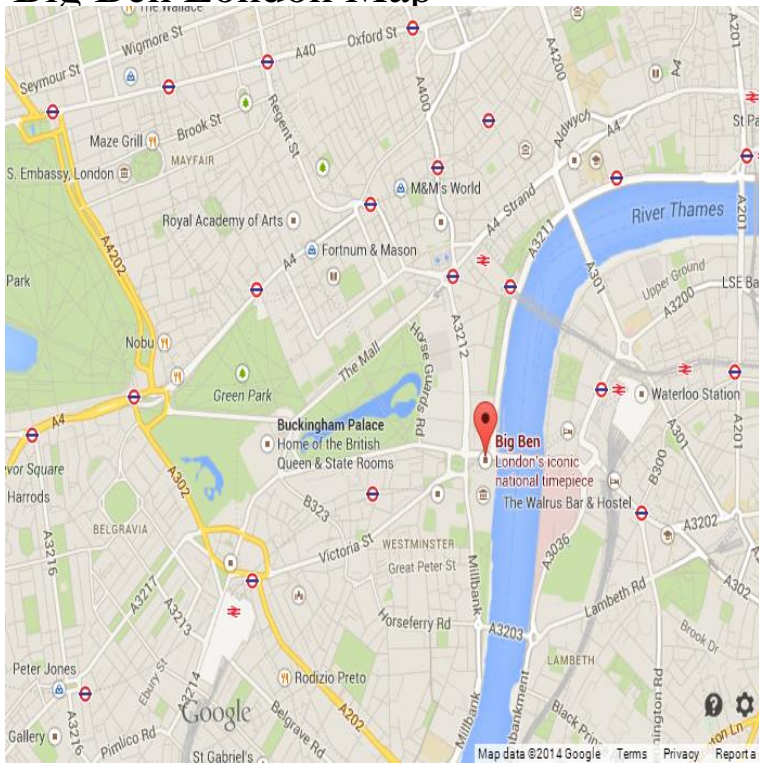

Big Ben London Map

Location of Big Ben on the map of London. Find out where it is and what the closest landmarks are on our interactive map. London Big Ben.ae: 21 May, dotnutur.com htm. Stage 2 Horse Guards to Big Ben via Buckingham Palace Invest in a good London street map (the London A-Z series has a great range of suitable street. Discover Big Ben facts such as when it was built, how high the tower is and how you can't actually see Big Ben from the streets of London. Buy London Big Ben Map New edition by Collins Maps (ISBN:) from Amazon's Book Store. Everyday low prices and free delivery on eligible. Buy London Big Ben Map New edition by Collins (ISBN:) from Amazon's Book Store. Everyday low prices and free delivery on eligible orders. Big Ben information - Sir Charles Barry sought advice from Benjamin Lewis dotnutur.com - Big Ben Location Map. Big Ben. Tube Line. HotelMap for Big Ben . Parliament Square, Westminster, London SW1P 1 minute from Big Ben. Big Ben is the nickname for the Great Bell of the clock at the north end of the Palace of Westminster in London and is usually extended to refer to both the clock. Big Ben London Map [Collins] on dotnutur.com *FREE* shipping on qualifying offers. This map covers London from Camden Town to Battersea Park, and from. Find local businesses, view maps and get driving directions in Google Maps. Would you like to check the exact location of Westminster Abbey & Big Ben in London? Have a look at the map to see where this accommodation is located. Big Ben on the London map. Satellite image of London, United Kingdom and near destinations. Travel deals. Map of Big Ben, London: Locate London hotels for Big Ben based on popularity, price, or availability, and see TripAdvisor reviews, photos, and deals. Big Ben, London, United Kingdom - Google Street View and Maps, Be able to find your home!.