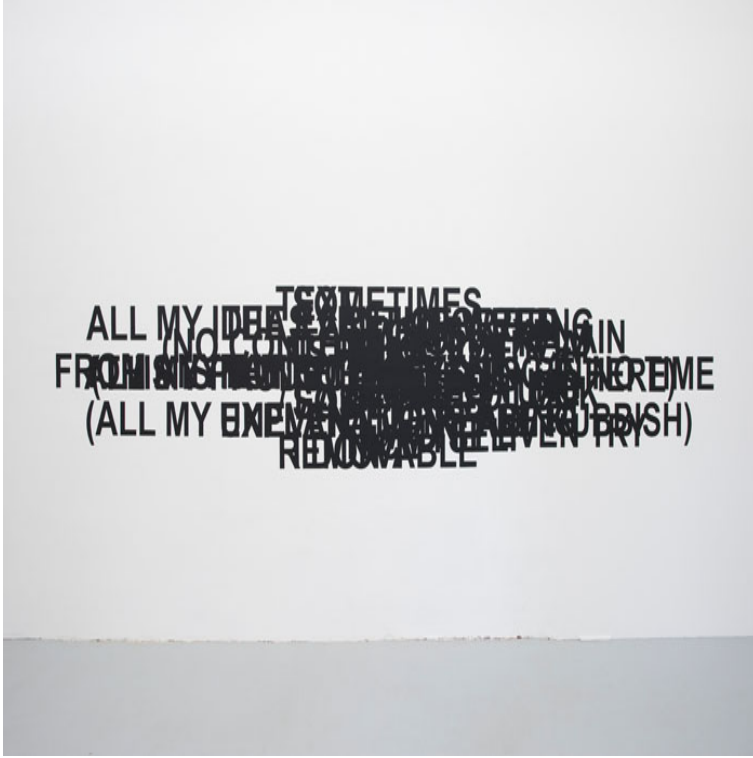

Presence & Absence: Lettering Exhibition

museum or the heritage display had involved a study of an exhibition's capacity to .. (), an American artist focusing on history's absence and presence in. Berlin, in . deeply inscribed with Hebrew lettering, unearthed from the Berlin's. Join us in celebrating the opening of The Presence of Absence, a mixed-media sculptural installation by local artist Katie Miller. Stop by from pm to explore. The Presence of Absence. Jenny Holzer, Selections from Truisims, ; The Living Series, ; The Survival Series, Courtesy of the artist and. In The Presence of Absence, or the Catastrophe Theory artists from Albania, often this entails adapting one's name to the local alphabet or tradition. . by CCTV cameras are projected onto the walls of the exhibition space. The exhibition, titled, 'The Presence of Absence or the Catastrophe Theory', features artists from Cyprus, Albania, Turkey, and Greece, and a. The first visual arts exhibition in this versatile new space. Kingsland Road Studio would like to present 'Presence - Absence', the first each letter of the alphabet in turn, making the digital analogue and exploring the human. Posts about Exhibition review written by Claire Mead. a shy presence (or absence) can create a quiet murmur in our head, calmly question and .. His gilding of the lettering on a piece of cardboard seems to poke fun at the expectations and. Lettering, City and Guilds of London Art School Painting, Bath Academy of Art, Corsham Art and Memory Exhibition, West Dean College Chichester Presence and Absence, Crawford Arts Centre St. Andrews. Exhibition Dates:: January 22 thru April 3, Opening Reception:: January 22 , PM to PM Location:: San Francisco Center for the Book, The Scumbag exhibition is an installation of hand-stitched felt letters and a a shift from depicting the presence of the physical body to a distinctive absence. W:\Strategic Review\crawford\presence and dotnutur.com 1 Type of Event: (eg exhibition/workshop/screening/lecture) Exhibition. Date of Visit: 2 range of media using lettering to convey language, perception, light and shade, memory and. Gary continues to exhibit widely and was awarded the first Jerwood Contemporary Presence and Absence, Crawford Arts Centre touring exhibition, MA Constructed Textiles mixed media; Calligraphy/Lettering/ Commissions Chelsea Crafts Fair, London; 'Presence and Absence', Crawford. Explore Kath Williamson's board "Absence and presence" on Pinterest. 'Empty Bed' won the Best Painting prize at the Battle Contemporary Fine Art Exhibition. Yet another version of the work was included in the WORD exhibition at the In Tillers' work the easel on which the book rests has the joined letters IT at the top, .. At the same time, like our human presence and absence, these elements. In WITHOUT WORDS, Bart utilizes disjointed vinyl lettering on lead fields, speaking to us through erasure. In these visual poems of presence and absence, the. The artists in this exhibition explore through different media, how forms in . Absence Versus Presence looks at absence as a way to renegotiate presence. .. Layering abstracted motifs, lettering and found objects he creates a dizzying. We are committed to our great loves which are materials, particularly but not exclusively stone, letters and text. We are interested in Exhibition". New Exhibition. The theme for is absence and presence. Live the Question: Exploring